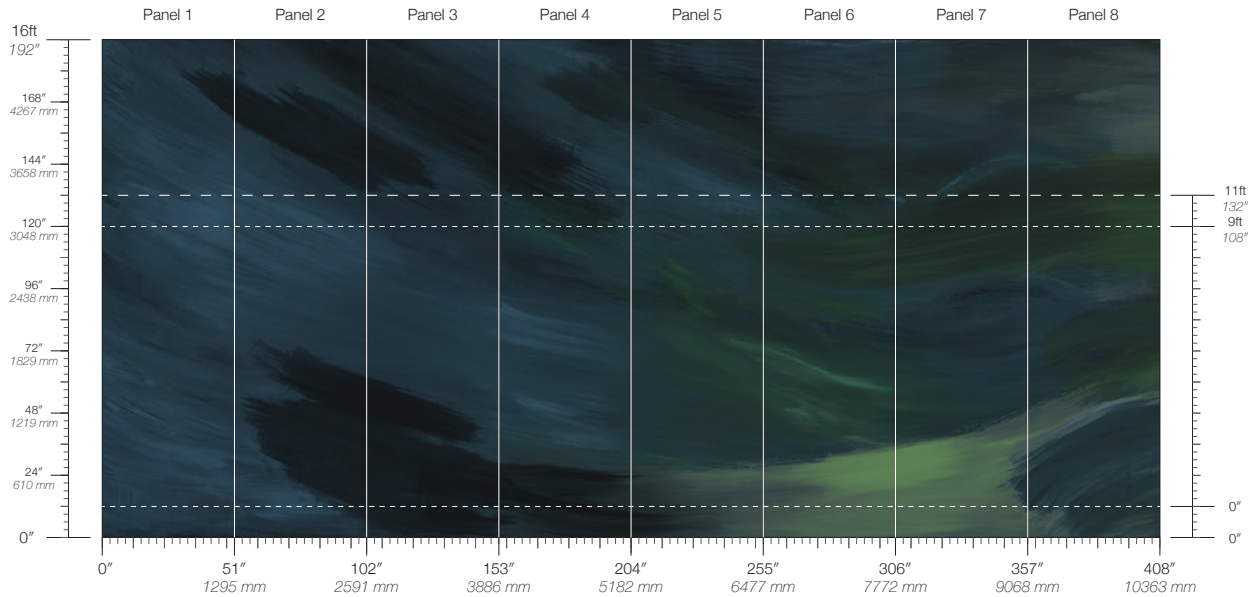

Luminous Emanate

Suitable for residential and commercial projects

COLOR

Emanate

ITEM

8644

CONTENT

Type II PVC-Free

PANEL WIDTH

51" / 1295 mm trimmed

PANEL HEIGHT

108" / 2743 mm base
132" / 3353 mm standard
192" / 4877 mm extended

REPEAT

Non-repeating

STOCK

Made to order

LEAD TIME

4 weeks to print

MINIMUM

1 panel

PRICE

Available upon request

ORIGIN

USA

DETAILS

Custom options available

MAINTENANCE

Water-based cleanser

ENVIRONMENTAL

HPD Available
Declare Label
Red List Free
Low VOC
Contributes to LEED v4
Post-Consumer Recycled Content

SPECS

Olefin Composite Face
Polyester/Cotton Woven Backing
13.33 oz/yd²
452 g/m²
Stippled Surface Texture

TESTING

ASTM E84 Adhered Class A
CAN/ULC-S102
EN 15102 Class B, s1 d0
CDPH CA Section 01350

DISCLAIMER

Refer to our website to see the full mural artwork. Reference the physical sample for color and texture. Panel maps represent mural artwork only.